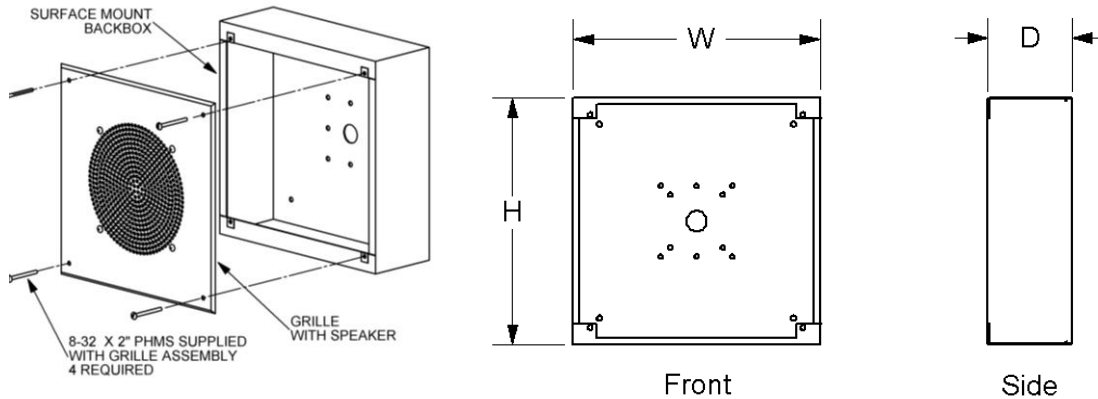

## SURFACE MOUNT, FLUSH MOUNT, AND SLOPED BACKBOX

### INTRODUCTION

The Surface Mount Backbox and the Clocks Flush Mount Backbox are designed to facilitate easy installation of Valcom grille speakers.

**SURFACE MOUNT BACKBOX SELECTION CHART**

TYPE:	PART NO:	DIMENSIONS:
11	VB-S11	11.63" H x 11.63" W x 3.94" D GRILLE HOLE DIMNS: 10.00 x 10.00"
14	VB-S14	10.00" H x 12.25" W x 3.94" D GRILLE HOLE DIMNS: 9.00 x 11.25"
18-D	VB-S18-D	11.00" H x 11.00" W x 5.94" D GRILLE HOLE DIMNS: 10.00 x 10.00"
20	VB-S20	20.18" H x 14.27" W x 2.78" D GRILLE HOLE DIMNS: 18.50 x 10.00"
23	VB-S23	14.63" H x 13.13" W x 3.94" D GRILLE HOLE DIMNS: 12.50 x 10.50"

**FLUSH MOUNT BACKBOX SELECTION CHART**

TYPE:	PART NO:	DIMENSIONS:
12	VB-R12	10.75" H x 10.75" W x 3.94" D GRILLE HOLE DIMNS: 10.00 x 10.00"
16	VB-R16	7.50" H x 9.84" W x 3.94" D GRILLE HOLE DIMNS: 6.50 x 9.00"
17-D	VB-R17-D	9.63" H x 9.63" W x 5.94" D GRILLE HOLE DIMNS: 8.88 x 8.88"
19	VB-R19	19.25" H x 10.75" W x 3.75" D GRILLE HOLE DIMNS: 18.50 x 10.00"
22	VB-R22	13.25" H x 11.25" W x 3.75" D GRILLE HOLE DIMNS: 12.50 x 10.50"