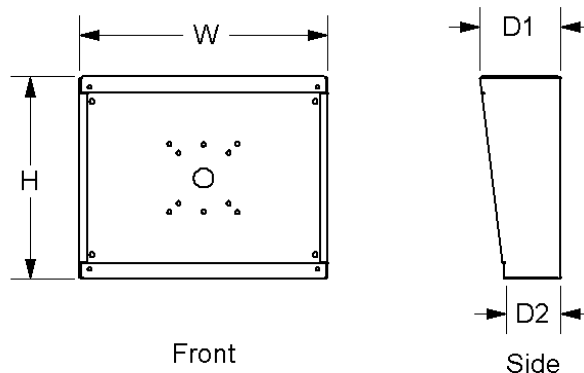

### INTRODUCTION

The Surface Mount Backbox and the Clocks Flush Mount Backbox are designed to facilitate easy installation of Valcom grille speakers.

**SURFACE MOUNT BACKBOX SELECTION CHART**

TYPE:	PART NO:	DIMENSIONS:
11	VB-S11	11.63" H x 11.63" W x 3.94" D GRILLE HOLE DIMNS: 10.00 x 10.00"
14	VB-S14	10.00" H x 12.25" W x 3.94" D GRILLE HOLE DIMNS: 9.00 x 11.25"
18-D	VB-S18-D	11.00" H x 11.00" W x 5.94" D GRILLE HOLE DIMNS: 10.00 x 10.00"
20	VB-S20	20.18" H x 14.27" W x 2.78" D GRILLE HOLE DIMNS: 18.50 x 10.00"
23	VB-S23	14.63" H x 13.13" W x 3.94" D GRILLE HOLE DIMNS: 12.50 x 10.50"

**FLUSH MOUNT BACKBOX SELECTION CHART**

TYPE:	PART NO:	DIMENSIONS:
12	VB-R12	10.75" H x 10.75" W x 3.94" D GRILLE HOLE DIMNS: 10.00 x 10.00"
16	VB-R16	7.50" H x 9.84" W x 3.94" D GRILLE HOLE DIMNS: 6.50 x 9.00"
17-D	VB-R17-D	9.63" H x 9.63" W x 5.94" D GRILLE HOLE DIMNS: 8.88 x 8.88"
19	VB-R19	19.25" H x 10.75" W x 3.75" D GRILLE HOLE DIMNS: 18.50 x 10.00"
22	VB-R22	13.25" H x 11.25" W x 3.75" D GRILLE HOLE DIMNS: 12.50 x 10.50"

### SLOPED MOUNT BACKBOX SELECTION CHART

TYPE:	PART NO:	DIMENSIONS:
13	VB-A13	11.54" H x 11.63" W x 4.60" D1 x 3.15"D2 GRILLE HOLE DIMNS: 10.00 x 10.00"
15	VB-A15	9.92" H x 12.25" W x 3.94" D1 x 2.66"D2 GRILLE HOLE DIMNS: 9.00 x 11.25"
21	VB-A21	19.88" H x 14.27" W x 6.27" D1 x 2.72"D2 GRILLE HOLE DIMNS: 18.50 x 10.00"
24	VB-A24	14.48" H x 13.13" W x 5.00" D1x 2.97" D2 GRILLE HOLE DIMNS: 12.50 x 10.50"