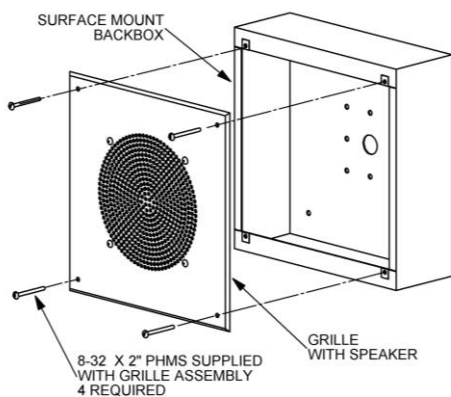

## SURFACE MOUNT, FLUSH MOUNT, AND SLOPED BACKBOX

### INTRODUCTION

The Surface Mount Backbox and the Clocks Flush Mount Backbox are designed to facilitate easy installation of Valcom grille speakers.

**SURFACE MOUNT BACKBOX SELECTION CHART**

TYPE:	PART NO:	DIMENSIONS:
11	VB-S11	11.63" H x 11.63" W x 3.94" D GRILLE HOLE DIMNS: 10.00 x 10.00"
14	VB-S14	10.00" H x 12.25" W x 3.94" D GRILLE HOLE DIMNS: 9.00 x 11.25"
18-D	VB-S18-D	11.00" H x 11.00" W x 5.94" D GRILLE HOLE DIMNS: 10.00 x 10.00"
20	VB-S20	20.18" H x 14.27" W x 2.78" D GRILLE HOLE DIMNS: 18.50 x 10.00"
23	VB-S23	14.63" H x 13.13" W x 3.94" D GRILLE HOLE DIMNS: 12.50 x 10.50"

**FLUSH MOUNT BACKBOX SELECTION CHART**

TYPE:	PART NO:	DIMENSIONS:
12	VB-R12	10.75" H x 10.75" W x 3.94" D GRILLE HOLE DIMNS: 10.00 x 10.00"
16	VB-R16	7.50" H x 9.84" W x 3.94" D GRILLE HOLE DIMNS: 6.50 x 9.00"
17-D	VB-R17-D	9.63" H x 9.63" W x 5.94" D GRILLE HOLE DIMNS: 8.88 x 8.88"
19	VB-R19	19.25" H x 10.75" W x 3.75" D GRILLE HOLE DIMNS: 18.50 x 10.00"
22	VB-R22	13.25" H x 11.25" W x 3.75" D GRILLE HOLE DIMNS: 12.50 x 10.50"

### SLOPED MOUNT BACKBOX SELECTION CHART

TYPE:	PART NO:	DIMENSIONS:
13	VB-A13	11.54" H x 11.63" W x 4.60" D1 x 3.15"D2 GRILLE HOLE DIMNS: 10.00 x 10.00"
15	VB-A15	9.92" H x 12.25" W x 3.94" D1 x 2.66"D2 GRILLE HOLE DIMNS: 9.00 x 11.25"
21	VB-A21	19.88" H x 14.27" W x 6.27" D1 x 2.72"D2 GRILLE HOLE DIMNS: 18.50 x 10.00"
24	VB-A24	14.48" H x 13.13" W x 5.00" D1x 2.97" D2 GRILLE HOLE DIMNS: 12.50 x 10.50"