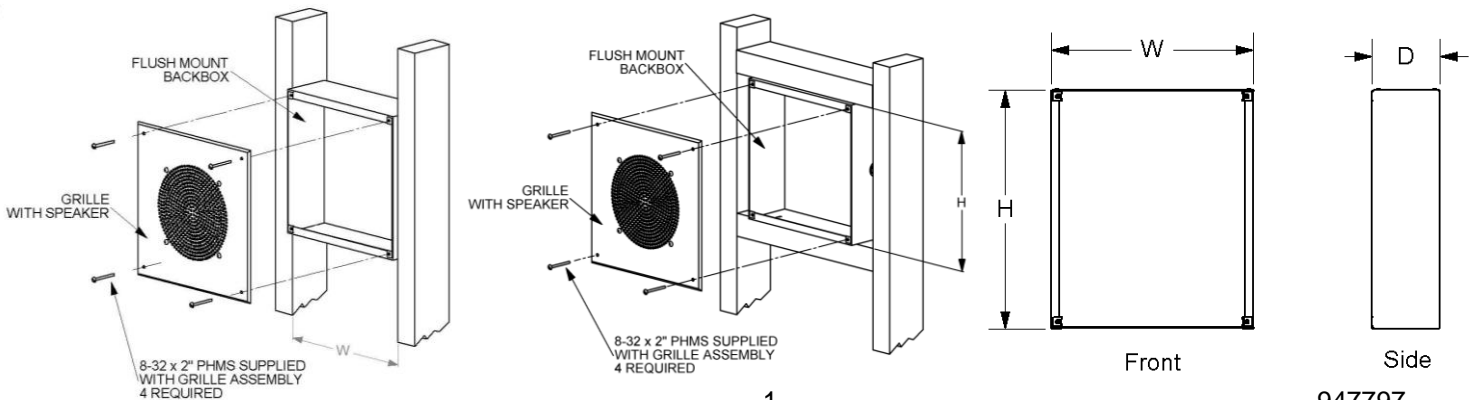

### INTRODUCTION

The Surface Mount Backbox and the Clocks Flush Mount Backbox are designed to facilitate easy installation of Valcom grille speakers.

**SURFACE MOUNT BACKBOX SELECTION CHART**

TYPE:	PART NO:	DIMENSIONS:
11	VB-S11	11.63" H x 11.63" W x 3.94" D GRILLE HOLE DIMNS: 10.00 x 10.00"
14	VB-S14	10.00" H x 12.25" W x 3.94" D GRILLE HOLE DIMNS: 9.00 x 11.25"
18-D	VB-S18-D	11.00" H x 11.00" W x 5.94" D GRILLE HOLE DIMNS: 10.00 x 10.00"
20	VB-S20	20.18" H x 14.27" W x 2.78" D GRILLE HOLE DIMNS: 18.50 x 10.00"
23	VB-S23	14.63" H x 13.13" W x 3.94" D GRILLE HOLE DIMNS: 12.50 x 10.50"

**FLUSH MOUNT BACKBOX SELECTION CHART**

TYPE:	PART NO:	DIMENSIONS:
12	VB-R12	10.75" H x 10.75" W x 3.94" D GRILLE HOLE DIMNS: 10.00 x 10.00"
16	VB-R16	7.50" H x 9.84" W x 3.94" D GRILLE HOLE DIMNS: 6.50 x 9.00"
17-D	VB-R17-D	9.63" H x 9.63" W x 5.94" D GRILLE HOLE DIMNS: 8.88 x 8.88"
19	VB-R19	19.25" H x 10.75" W x 3.75" D GRILLE HOLE DIMNS: 18.50 x 10.00"
22	VB-R22	13.25" H x 11.25" W x 3.75" D GRILLE HOLE DIMNS: 12.50 x 10.50"