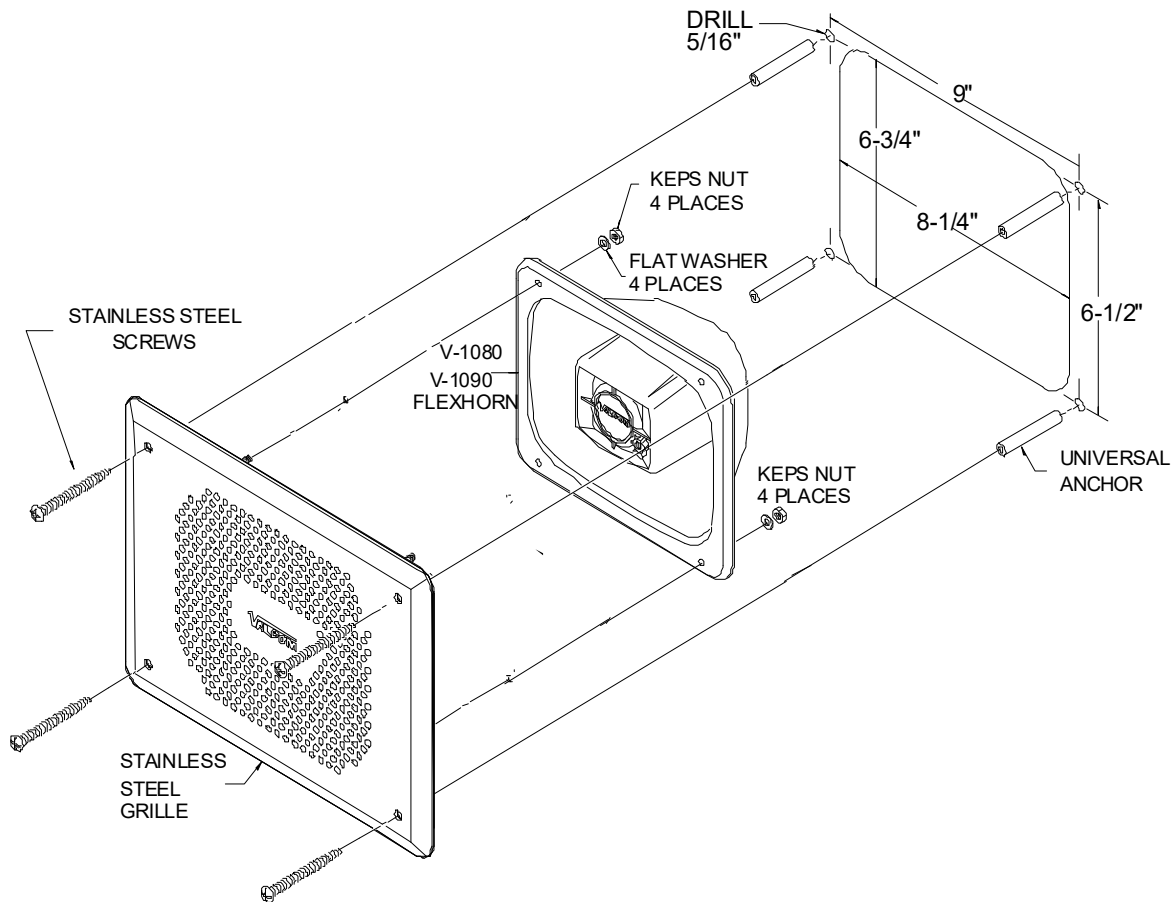

V-9806 STAINLESS STEEL GRILLE ASSEMBLY

DIMENSIONS/WEIGHT

- 8.50" H x 11.00" W
(21.59cm H x 27.94cm W)
- 2 lbs. (.91 kg)

TECHNICAL ASSISTANCE

Assistance is available from the factory when problems are encountered. Call (540) 563-2000 and press 1 for Technical Support or visit our website at <http://www.valcom.com>.