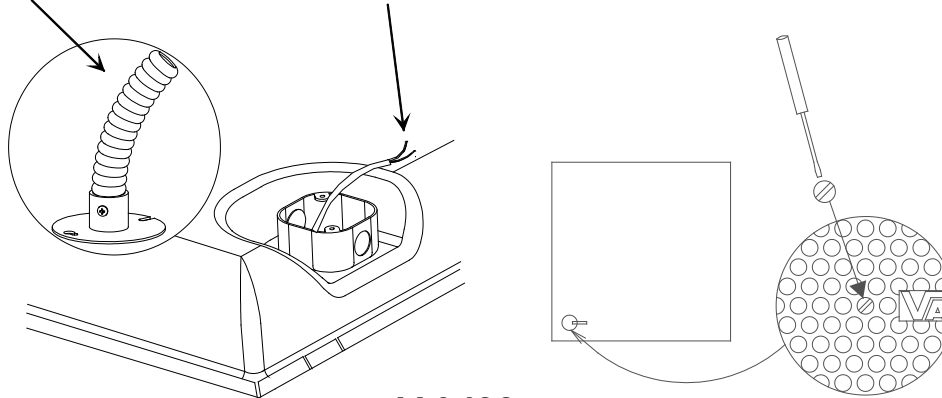

5614 Hollins Road ♦ Roanoke, VA, USA ♦ Phone 540.563.2000 ♦ FAX 540.362.9800

Power Potencia Puissance	Red Black	Rojo Negro	Rouge Noir

Option / Opcion

Connections / Conexiones / Connexions

Volume / Volumen

V-9422

BACKBOX MEETS OR EXCEEDS THE FOLLOWING TESTS AND RATINGS:

A.S.T.M. E84 FLAME AND SMOKE TEST -- 3 HOUR BURN

UL 181

MADE IN USA

PATENT APPLIED FOR

Rev. 0

Item: CONNECTION LABEL FOR V-9422
Material: White, 2 mil polyester w/1 mil overlay
Adhesive: Permanent acrylic adhesive
Print: Black
Dimensions: 5"H x 6"W
Scale: 1 to 1

Title:: V-9422 CONNECTION LABEL		
Prepared by:	R. Knott	10/24/00
Approved: Engineering		
Approved: Materials		
Approved: Sales		
P/N: 946957		Rev. 0