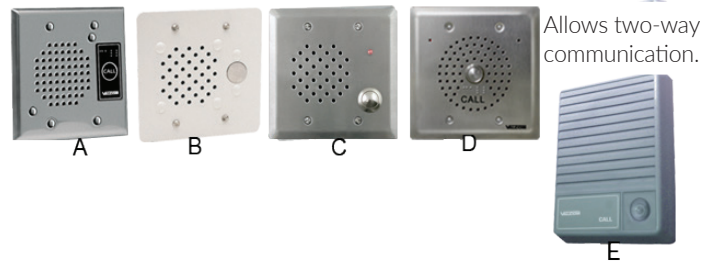

Door Entry Intercom

Valcom's Door Entry Intercoms provided an extra layer of security for your organization by giving you the ability to screen individuals prior to entering your business. With a single push of the button, the visitor initiates a two-way communication from them to your security office or receptionist. Organizations then have the option to allow access to your building by dialing a programmable code on your telephone.

Talkback Intercom Doorplate Speakers

Analog (requires talkback controller)

- A. Stainless Steel V-1072A-ST
with LED V-1072B-ST
- B. Vandal-Resistant, White. V-1073
- E. Surface Mount, Gray V-1074

IP SoundPoints

- A. Stainless Steel VIP-172AL-ST*
InformaCast® VIP-172AL-ST-IC*
- C. Vandal-Resistant Stainless Steel..... VIP-172AL-VRSS*
InformaCast® VIP-172AL-VRSS-IC*
Intrado Revolution® VIP-172AL-VRSS-SA*
- D. SIP Vandal-Resistant VIP-176A
InformaCast® VIP-176A-IC

*Long Line Extender

Accessories

Doorplate Protection Guard)
V-9910
Color: Yellow or Black

Smart Relay Module
V-SRLY
For use with the VIP-176A