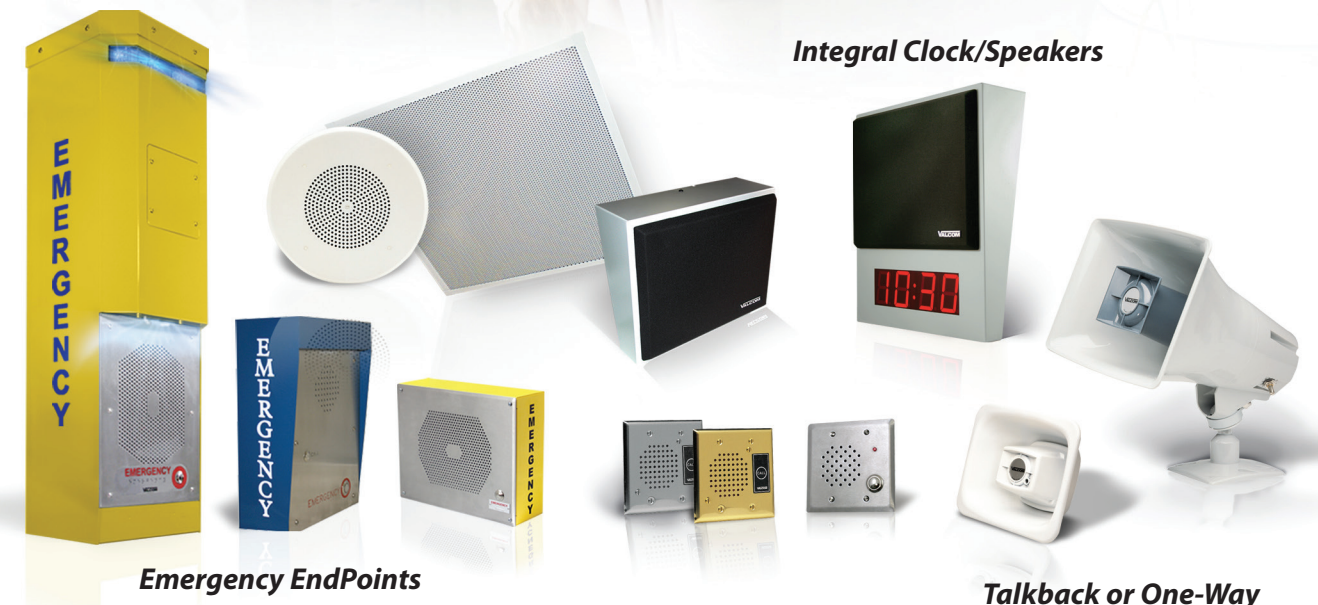

Emergency EndPoints

Integral Clock/Speakers

Talkback or One-Way