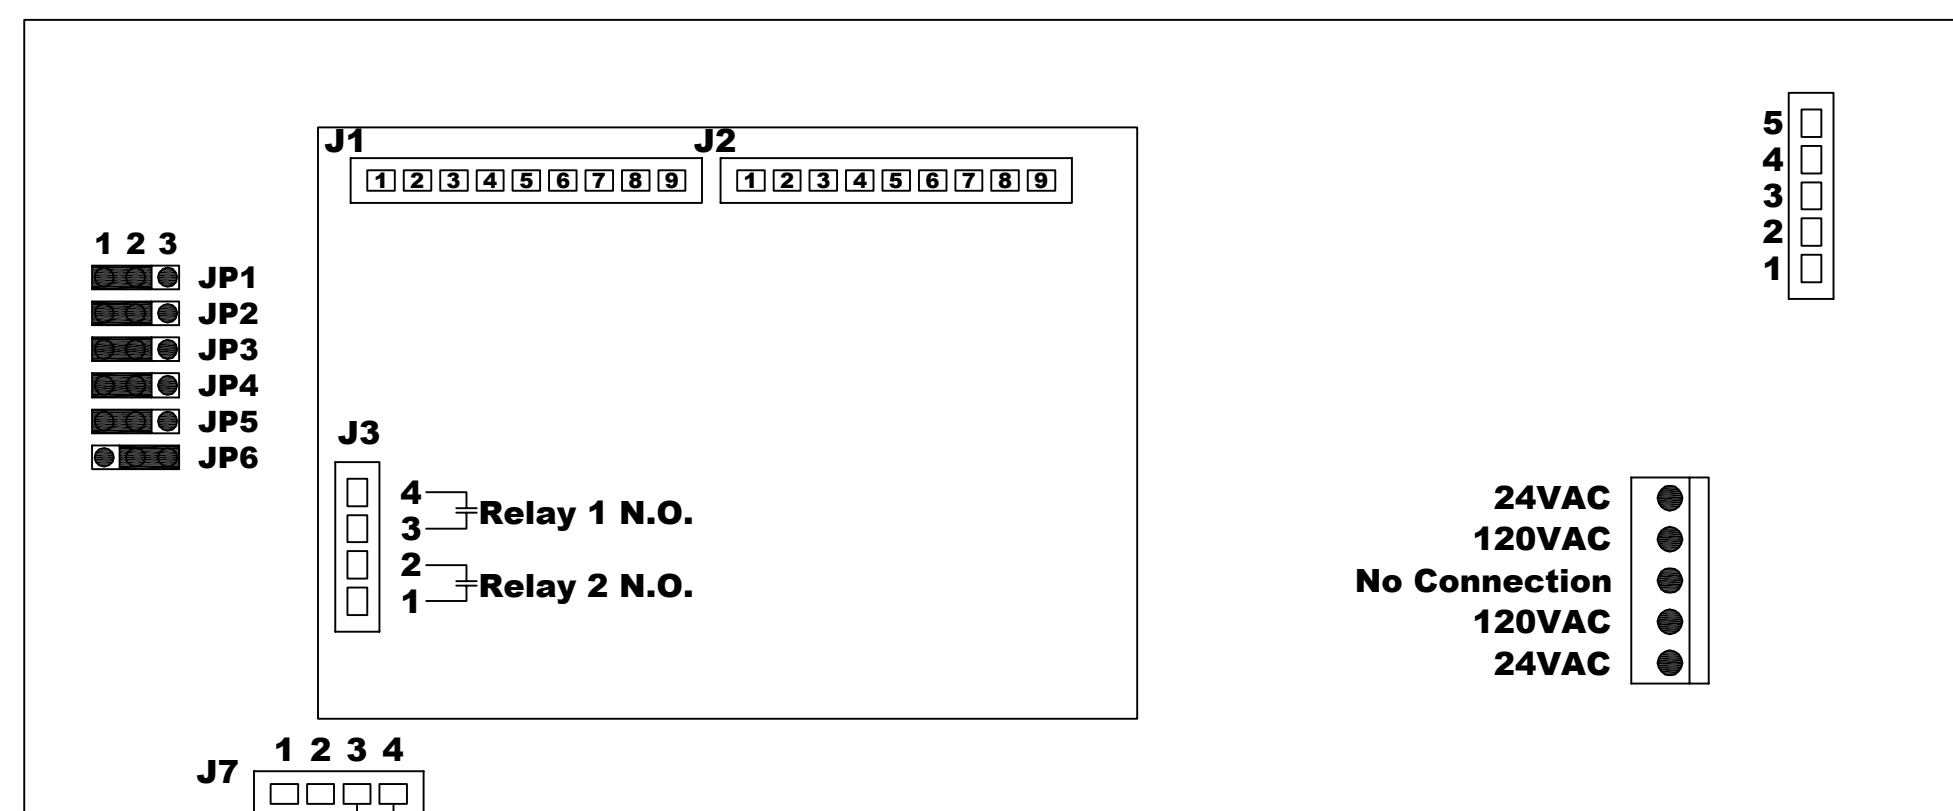

V-11025B

VALCOM 5614 Hollins Road
Roanoke, VA 24019
540-563-2000

Drawing # 046
Revision A

**WIRED CLOCK HEAD END
STAND ALONE MASTER CLOCK SCENARIO
2-WIRE DIGITAL, MULTIPLE V-CCU**