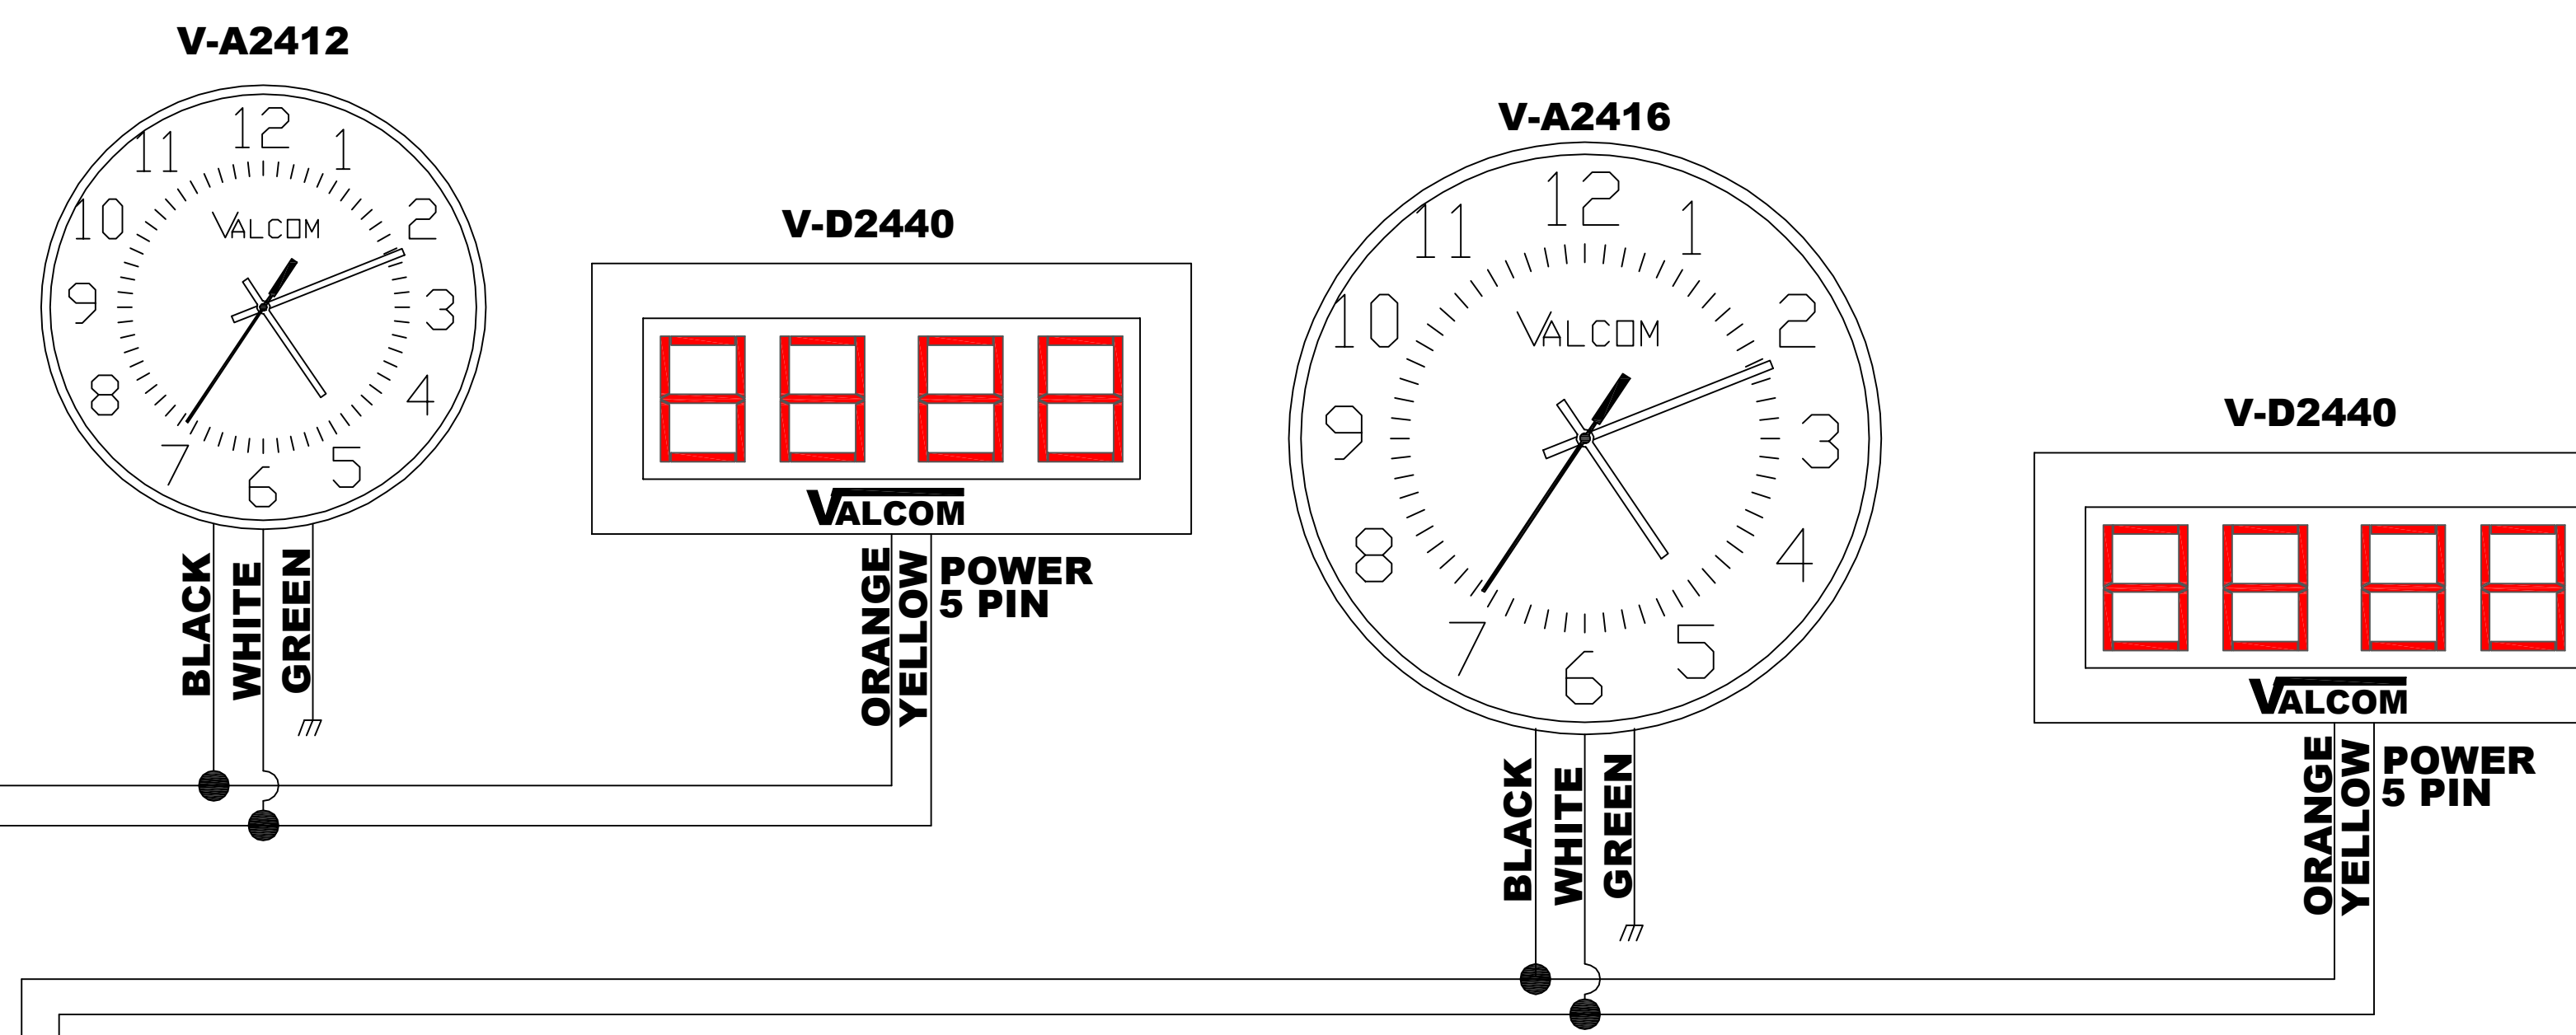

V-11025B

VALCOM 5614 Hollins Road
Roanoke, VA 24019
540-563-2000

Drawing # 046
Revision A

**WIRED CLOCK HEAD END
STAND ALONE MASTER CLOCK SCENARIO
2-WIRE DIGITAL, MULTIPLE V-CCU**