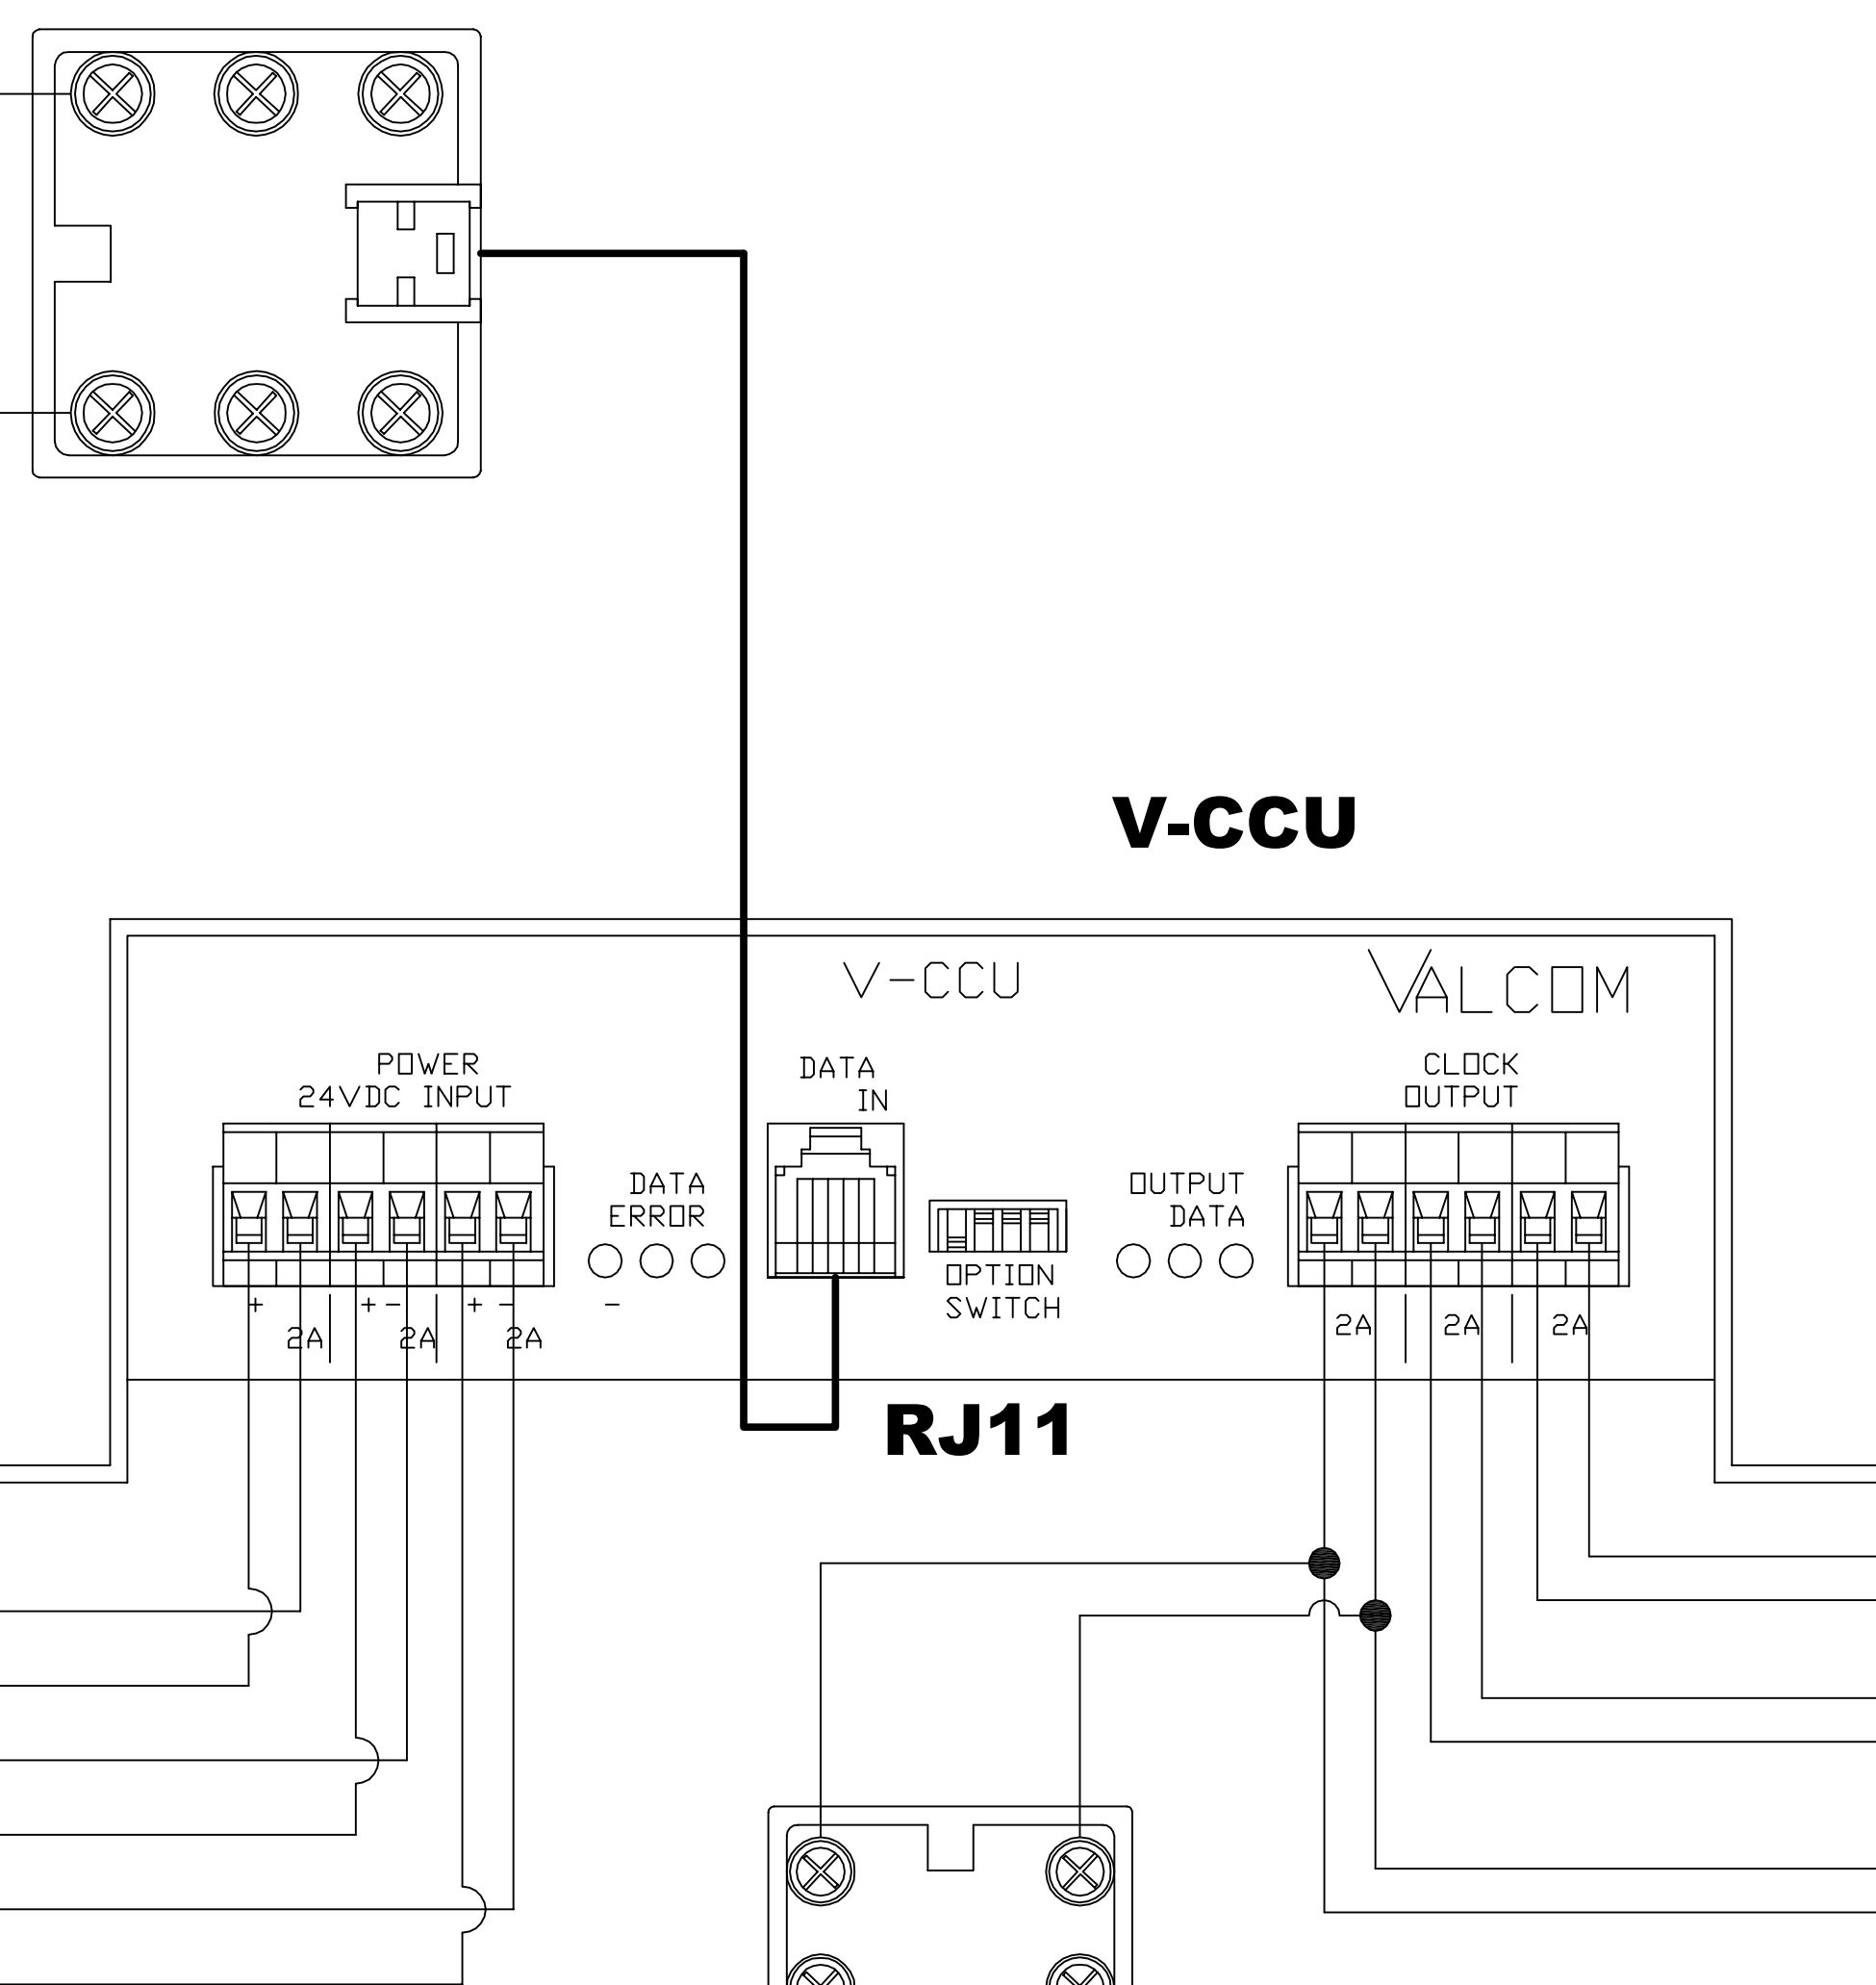

V-11025B

VALCOM 5614 Hollins Road
Roanoke, VA 24019
540-563-2000

Drawing # 046
Revision A

**WIRED CLOCK HEAD END
STAND ALONE MASTER CLOCK SCENARIO
2-WIRE DIGITAL, MULTIPLE V-CCU**