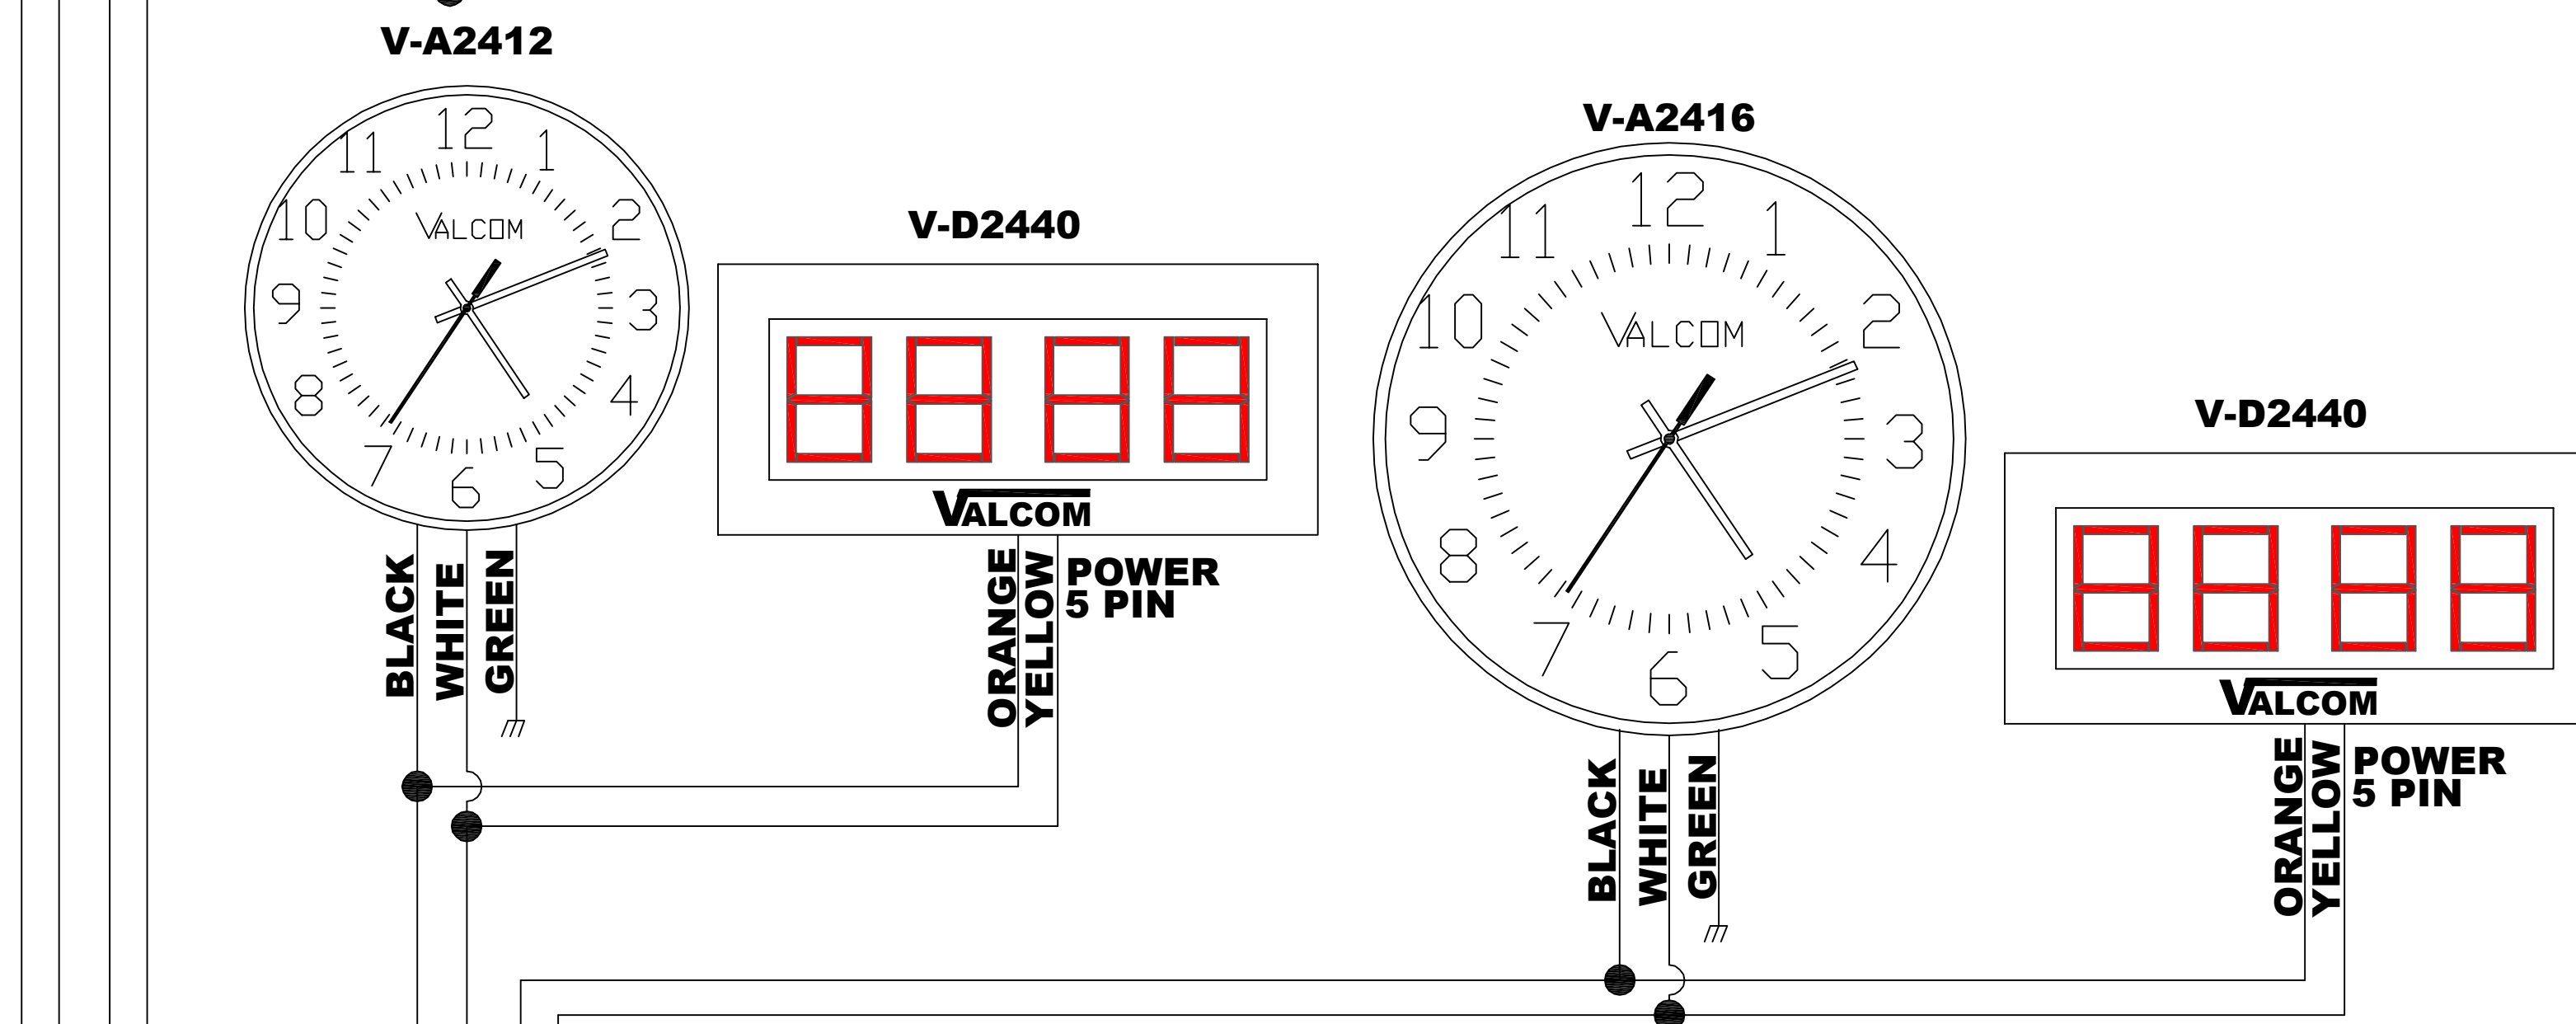

V-11025B

VALCOM 5614 Hollins Road
Roanoke, VA 24019
540-563-2000

Drawing # 046
Revision A

**WIRED CLOCK HEAD END
STAND ALONE MASTER CLOCK SCENARIO
2-WIRE DIGITAL, MULTIPLE V-CCU**