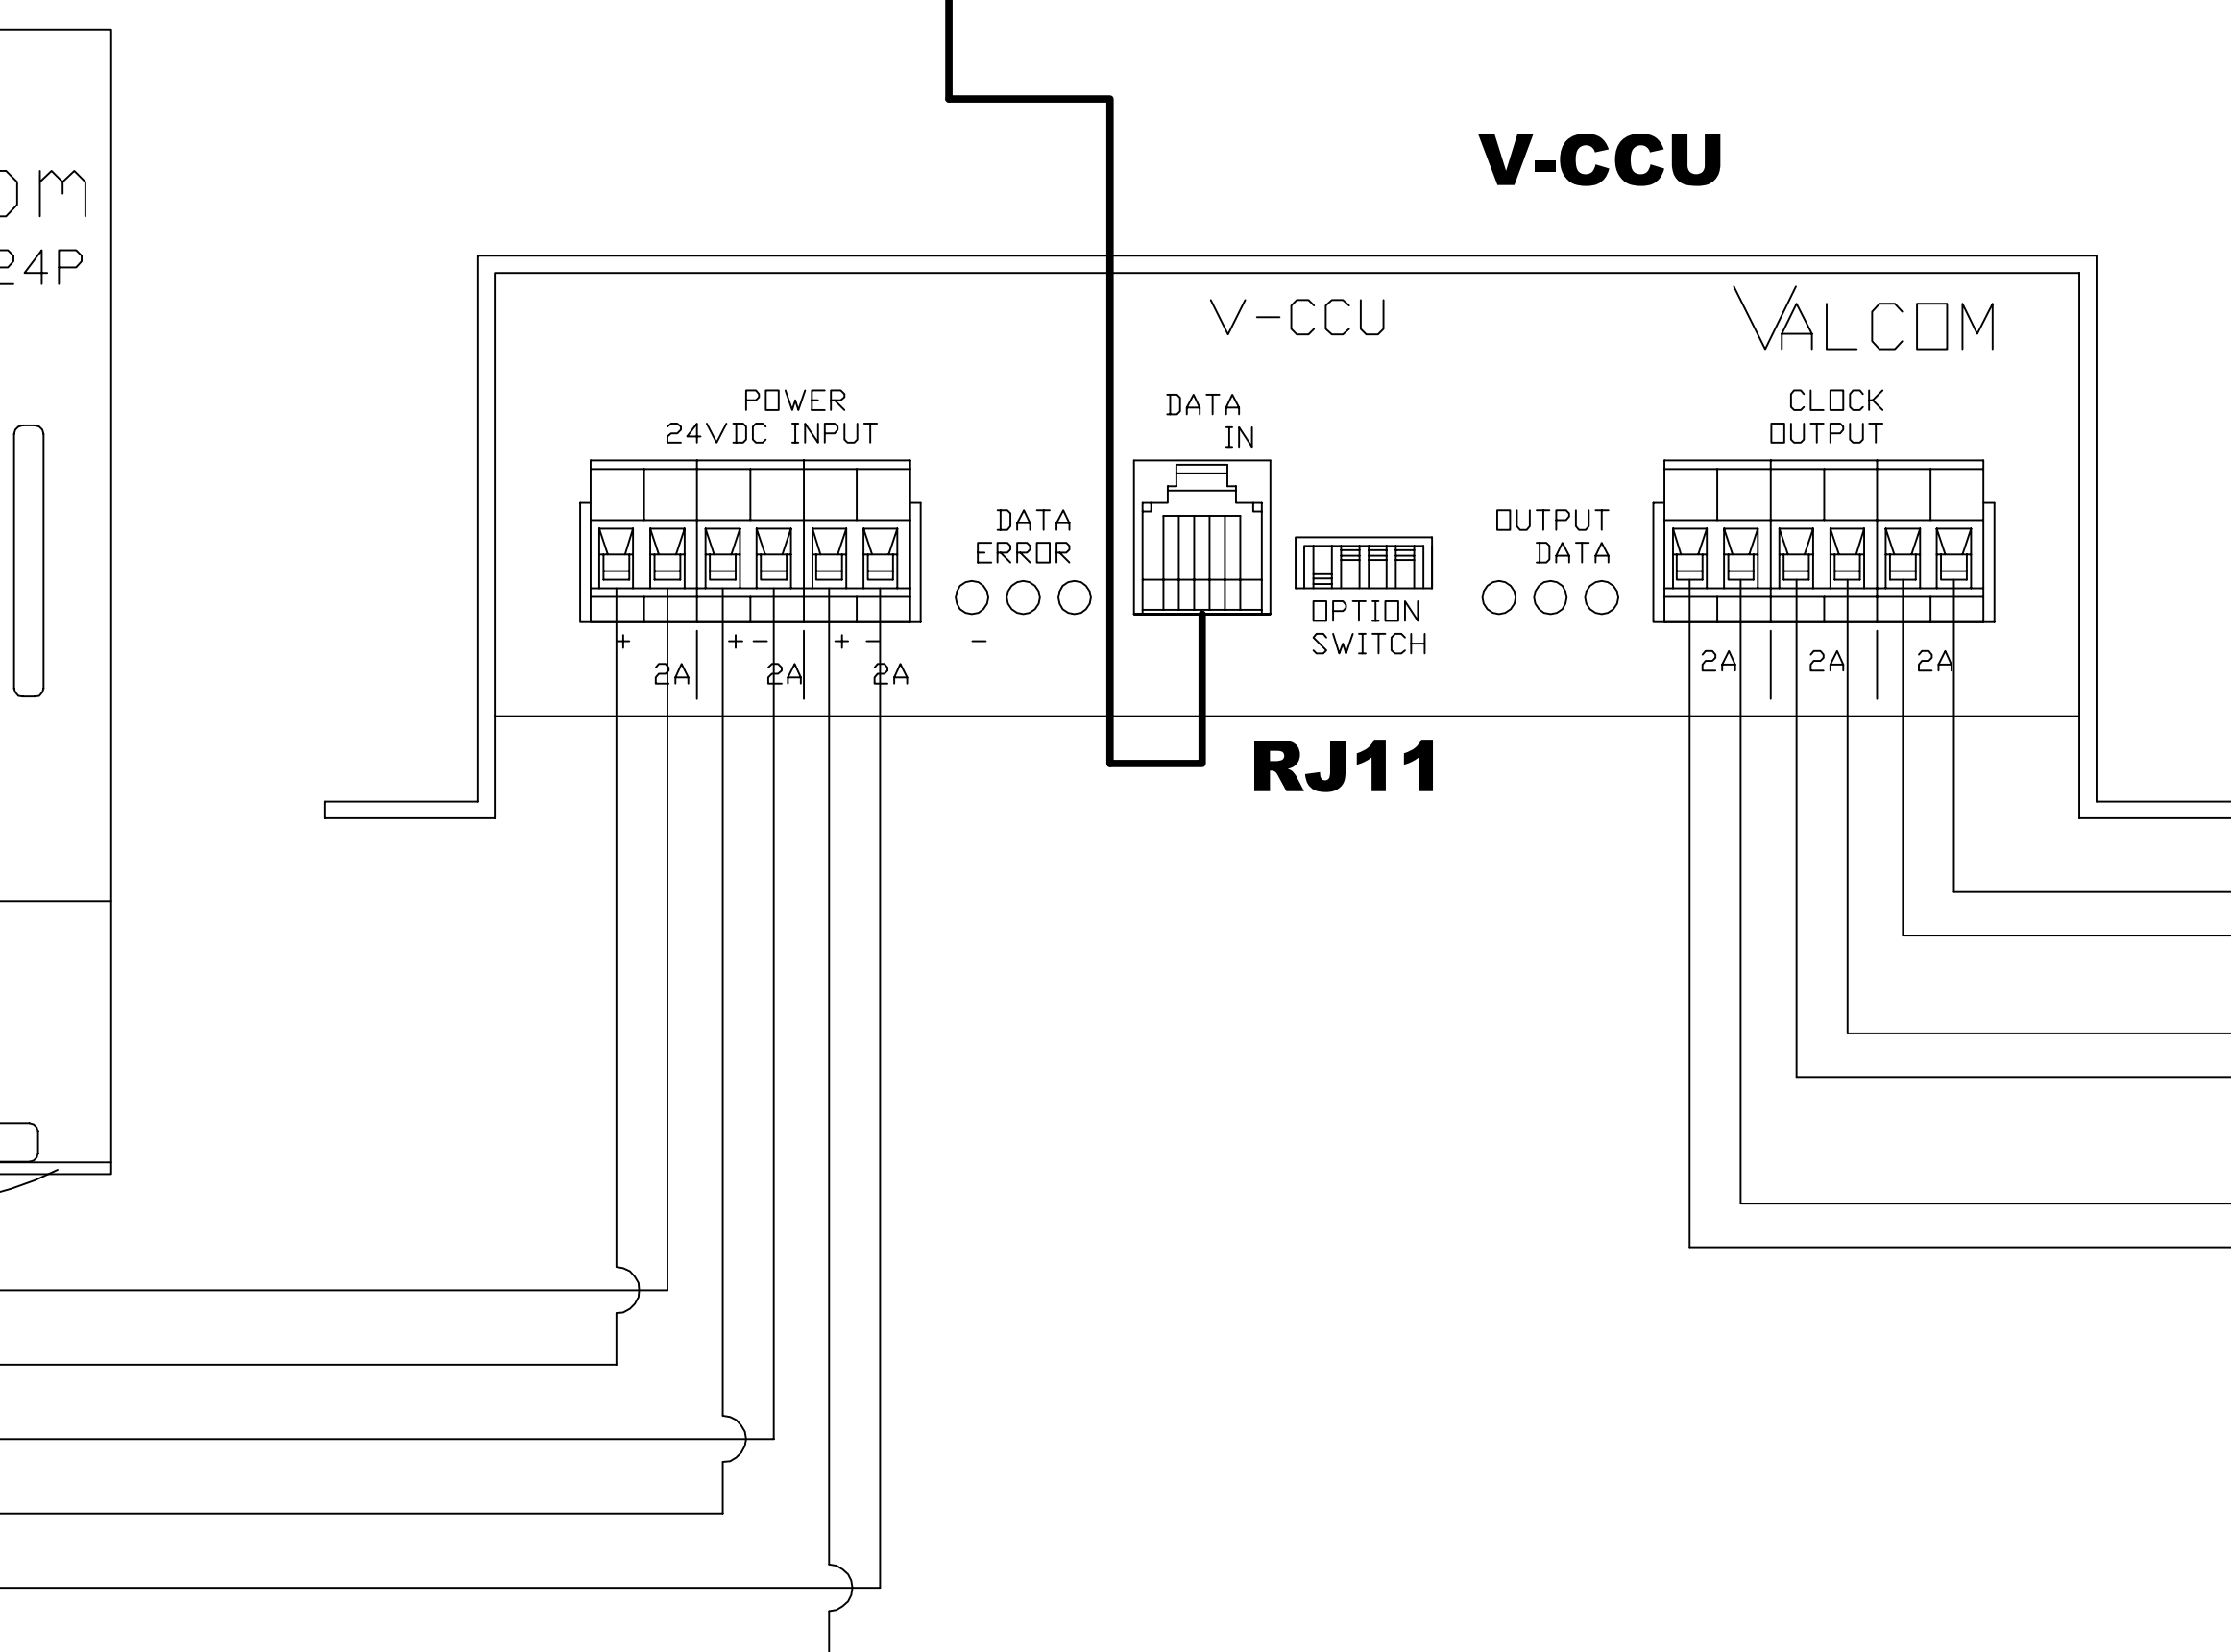

V-11025B

VALCOM 5614 Hollins Road
Roanoke, VA 24019
540-563-2000

Drawing # 046
Revision A

**WIRED CLOCK HEAD END
STAND ALONE MASTER CLOCK SCENARIO
2-WIRE DIGITAL, MULTIPLE V-CCU**