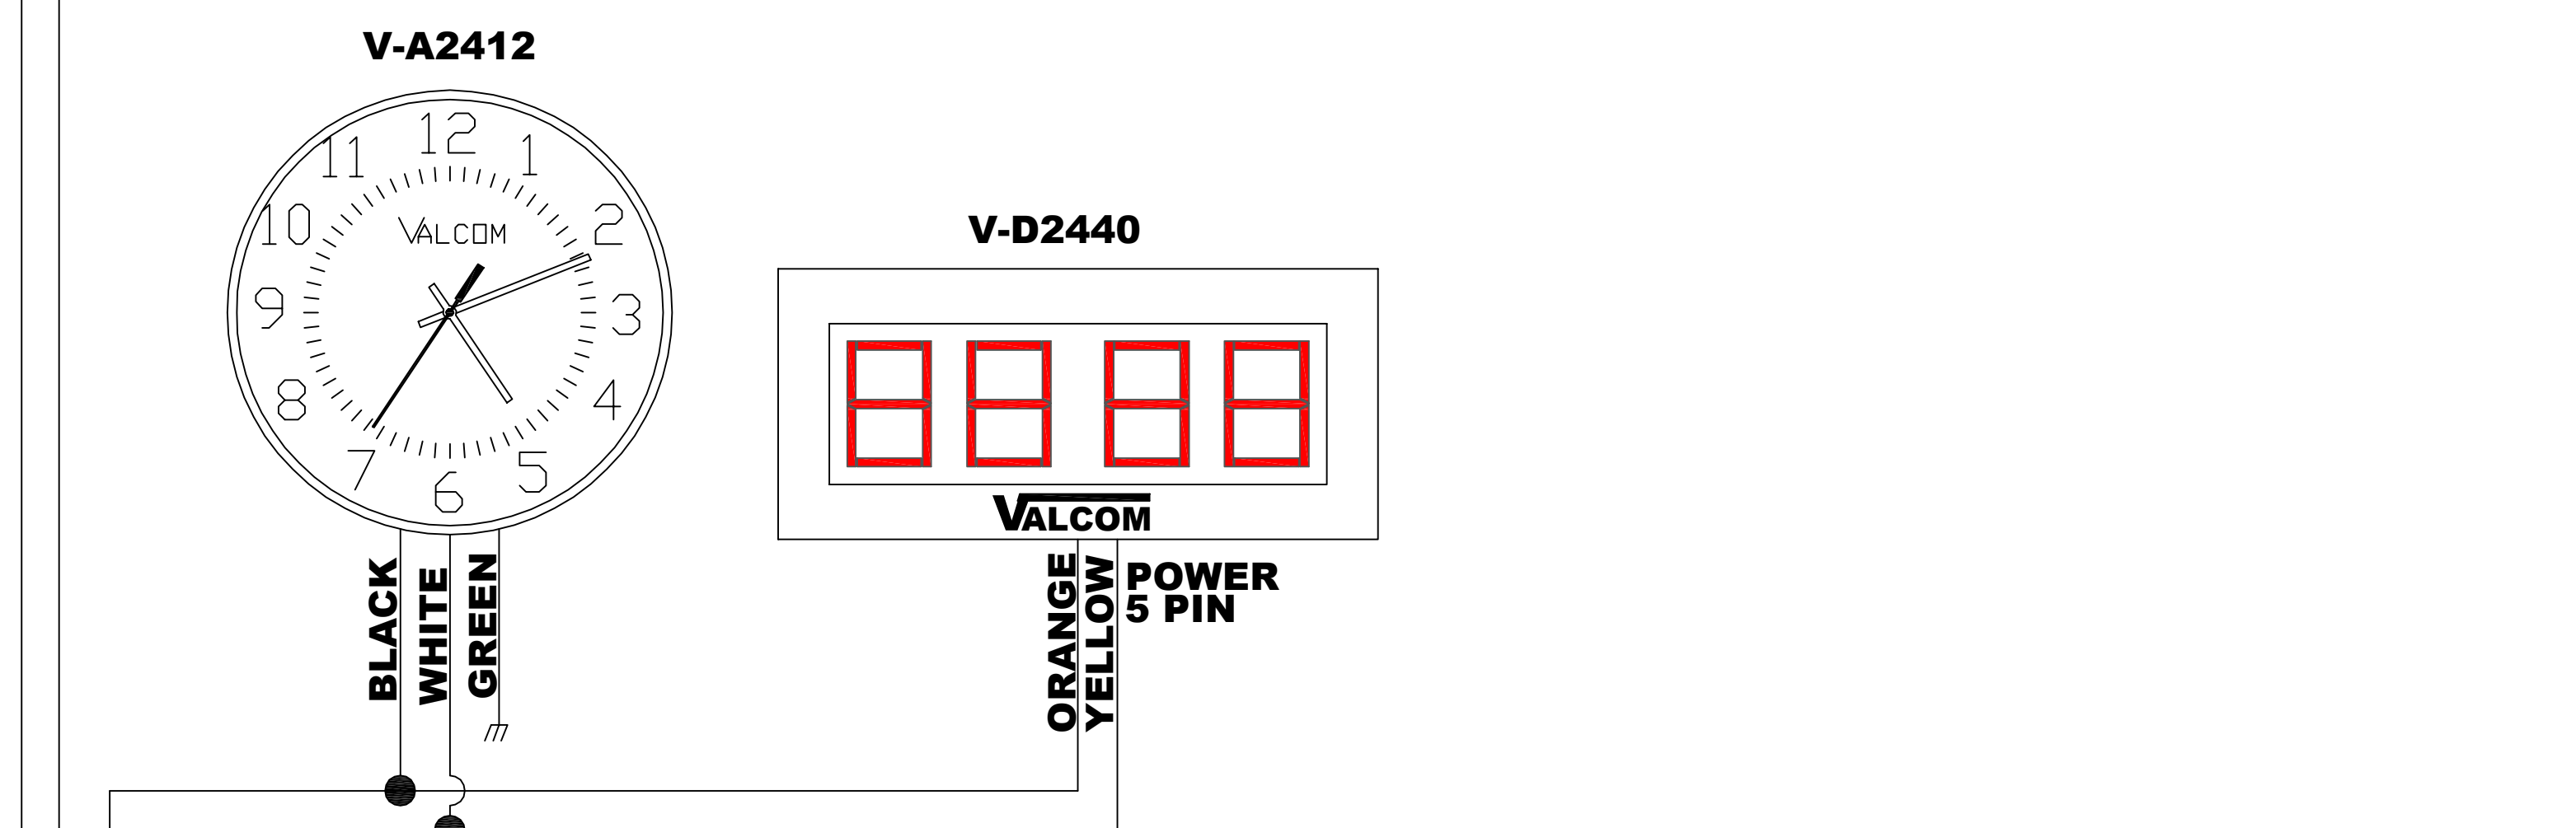

V-11025B

VALCOM 5614 Hollins Road
Roanoke, VA 24019
540-563-2000

Drawing # 046
Revision A

**WIRED CLOCK HEAD END
STAND ALONE MASTER CLOCK SCENARIO
2-WIRE DIGITAL, MULTIPLE V-CCU**