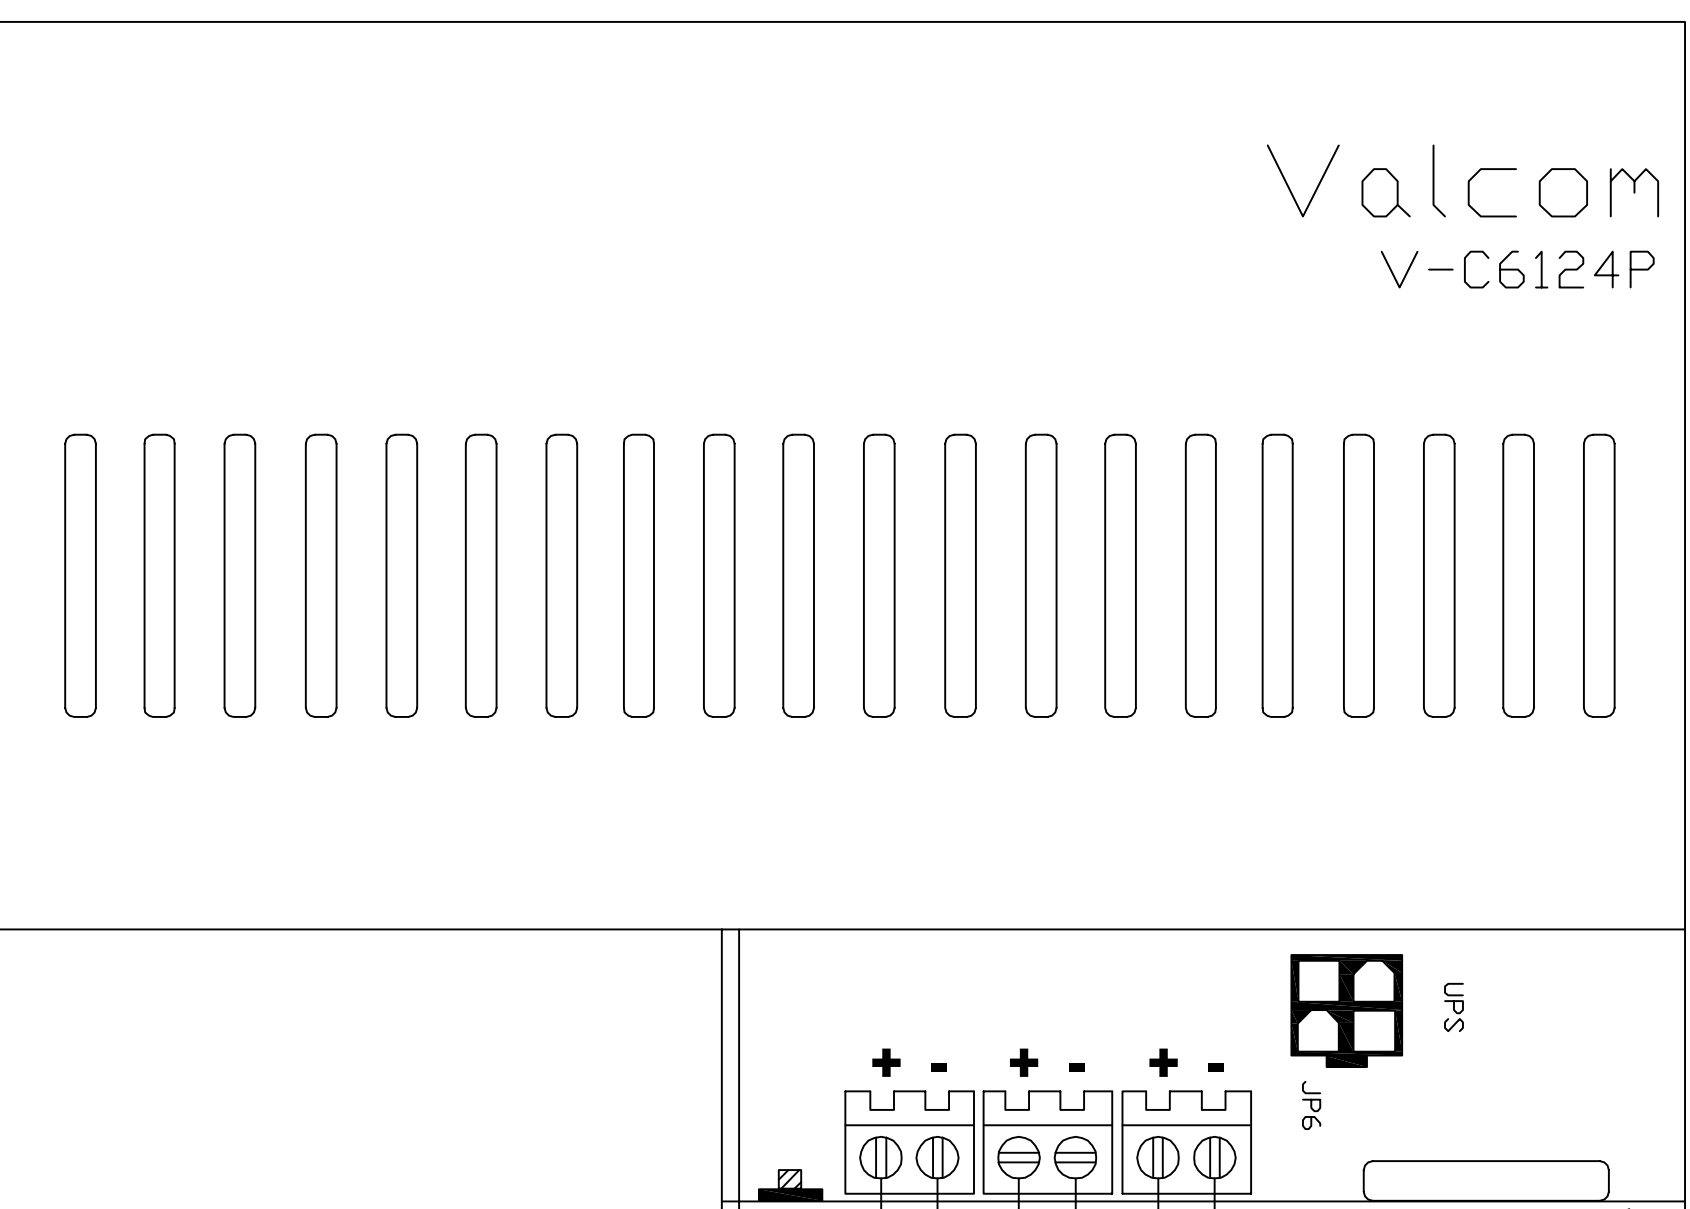

V-11025B

VALCOM 5614 Hollins Road
Roanoke, VA 24019
540-563-2000

Drawing # 046
Revision A

**WIRED CLOCK HEAD END
STAND ALONE MASTER CLOCK SCENARIO
2-WIRE DIGITAL, MULTIPLE V-CCU**