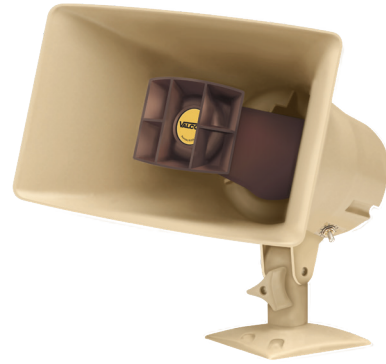

High-Efficiency Horn

The V-1038 30-Watt horn is a high efficiency horn equipped with a volume control and is ideal for high noise environments such as industrial, manufacturing and warehouses. A key benefit to the 30-Watt horn is its ability to disperse sound with lower energy consumption.

The V-1038 includes a Omni-Lock™ Mount for quick and easy installation on multiple surfaces including beams, walls, electrical boxes and other areas.

Omni-directional mounting base

High-Efficiency Paging Horn

30-Watt One-WayV-1038

Color: Beige

Accessories

Wire Guard
(2 Per Pack, Steel)
V-WGHORN-2