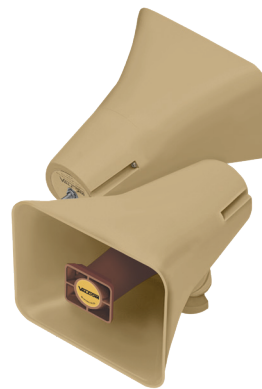

Bi-Directional Horn

Valcom's V-1050C 5-Watt Bi-Directional Horn is designed with dual opposing horns that allows you to position them to a specific area so a voice page is broadcast in both directions. The V-1050C is a one-way amplified horn assembly that is mounted on a common frame giving you flexibility to rotate and move up or down in areas where people are moving through, such as long narrow hallways, corridors, warehouses, parking lots and loading docks are able to hear broadcast notifications.

Self-contained amplifier and volume control

Bi-Directional Amplified Horn Assembly

5-Watt, One-Way..... V-1050C

Color: Beige