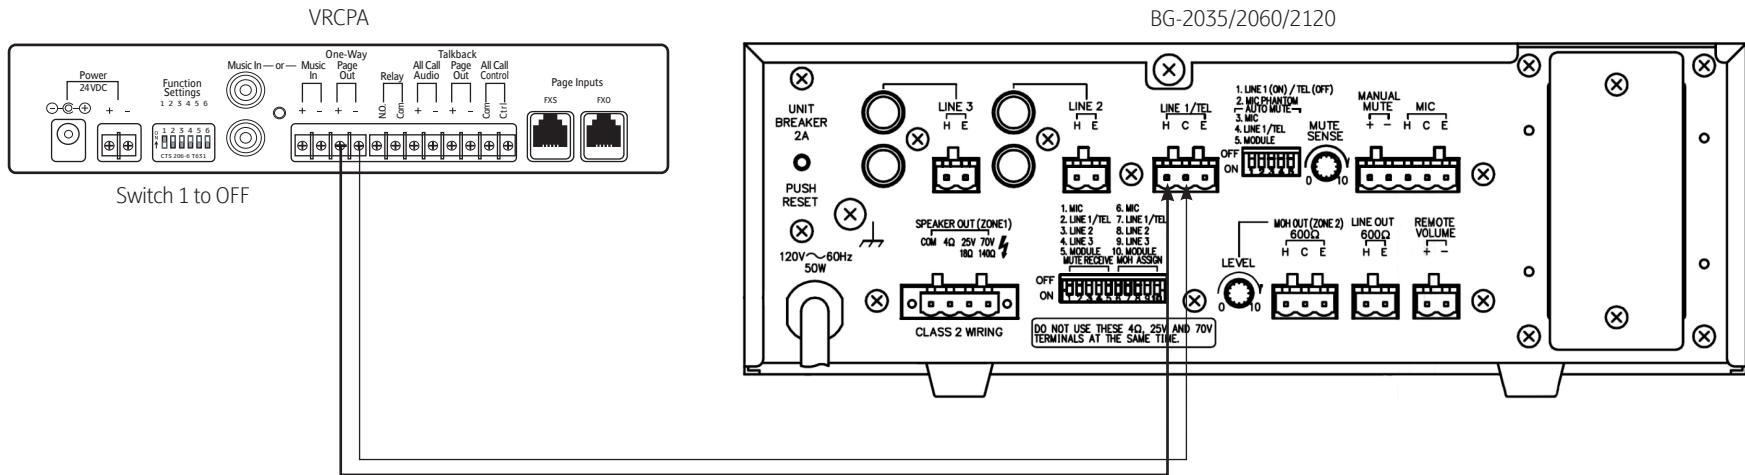

# Valcom VRCPA Connection Guide with TOA BG-2035/2060/2120

Function switches A (upper terminal)

- Switch 1 — On
- Switch 4 — On