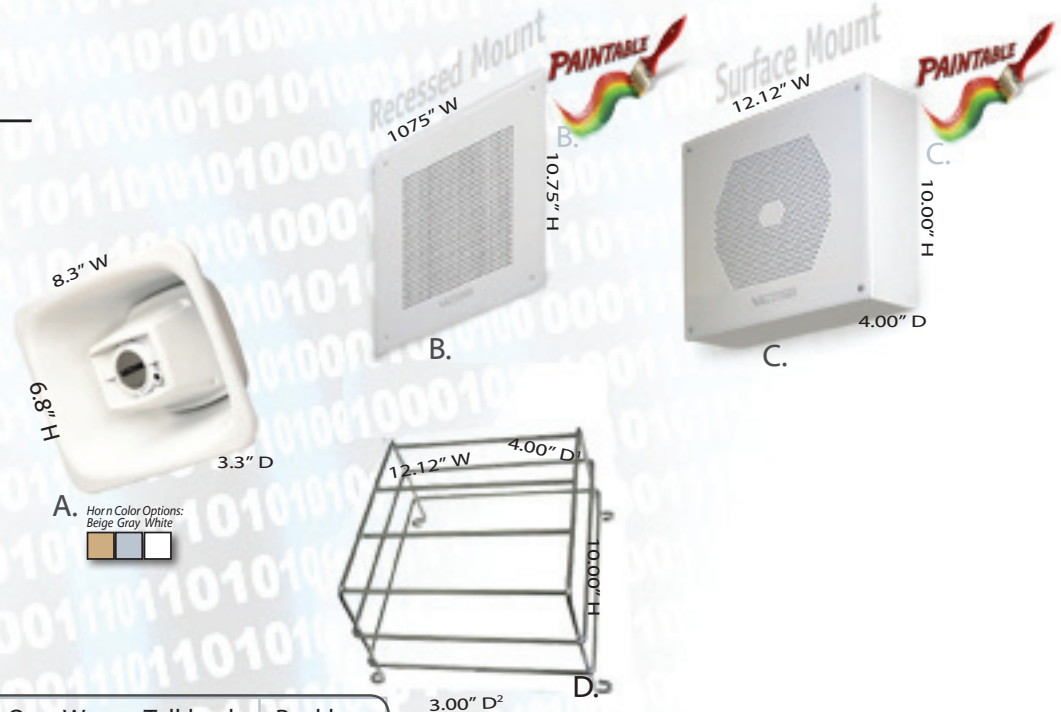

Valcom IP SoundPoints Enable Live, PreRecorded, Or Ad Hoc Audio Messages To Be Broadcast To Ten People Or Ten Thousand People — Instantly And Economically.

- PoE (802.3af) - No Local Power Required
- Very High-Efficiency Ensures Penetration at Lower Energy Consumption
- Weather-Resistant
- L Versions Include Long Line Extender Allowing Cabling Up to 1200 Feet
- Line Output Supports Amplified Speakers
- Optional Wall Volume Controls Available
- Backboxes Available for Some FlexHorns

IP HORNS		One-Way	Talkback	One-Way or Talkback Programmable	Backbox Type
A.	IP FlexHorn • Water-Proof • Interior or Exterior • Includes Easy Adjustable Mounting Bracket <i>Colors: Beige -BGE, Gray -GY, White -W (Add Suffix to Part No.)</i>	VIP-480AL	VIP-490AL		Protective Wire Cage V-WGFLEX
B.	IP FlexHorn Square Faceplate <i>White</i> • Interior or Exterior			VIP-9880A	17D
C.	P FlexHorn Surface Mount Unit <i>Lt.Gray</i> • 114db/1 Meter • Interior or Exterior			VIP-580A	N/A
D.	IP FlexHorn Angled Surface Mount Unit <i>Lt.Gray</i> • 114db/1 Meter • Interior or Exterior			VIP-581A	N/A

V-WGFLEX

Backbox Selection Chart

Type	Part No.	Mount Style	Dimensions
16	VB-R16	Recessed	7.50"H x 9.84"W x 3.94"D Grille Hole Dimns.: 6.50" x 9.00"
17-D	VB-R17-D	Recessed	9.63"H x 9.63"W x 5.94"D Grille Hole Dimns.: 8.88" x 8.88"