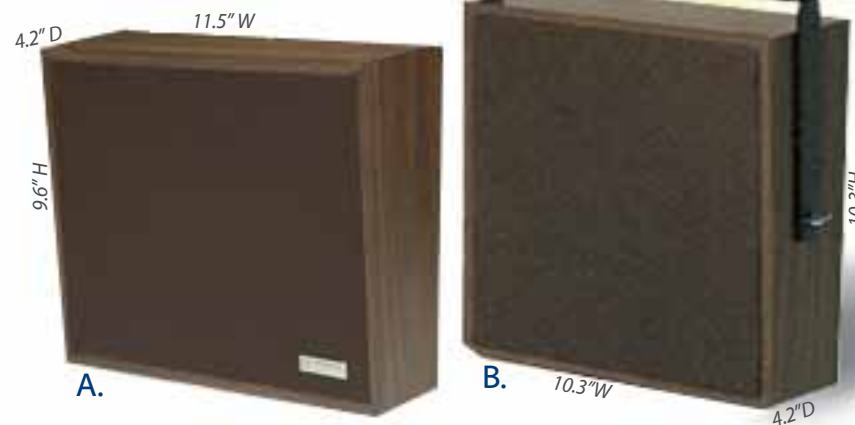

Valcom's Traditional Woodgrain Finished Cabinetry Blends Well with Most Environments

- Easy Install
- Built-In Amplifier & Volume Control *
- Corridor Speakers Produce Bi-Directional Sound for Long Hallways
- Woodgrain: Dark Brown Cloth Grille

① VPU ② VPU

| WALL | ONE-WAY | TALKBACK |
|--|----------|----------|
| A. Wall Speaker | V-1023C* | V-1063A |
| B. Bi-Directional Corridor Wall Speaker | V-1027C* | V-1067A |