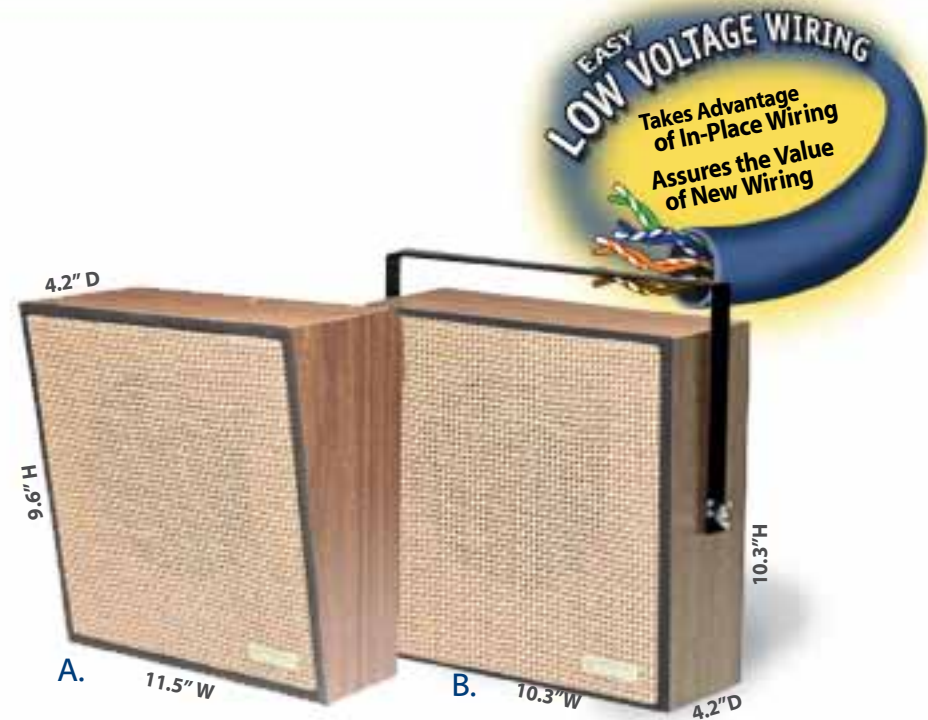

## Valcom's Traditional Woodgrain Finished Cabinetry Blends Well with Most Environments

- Easy Install
- Built-In Amplifier & Volume Control \*
- Corridor Speakers Produce Bi-Directional Sound for Long Hallways
- Woodgrain: Light Brown Open-Weave Grille

	① VPU	② VPU	① VPU
<b>WALL</b>	ONE-WAY	TALKBACK	DUAL-INPUT
A. Wall Speaker	V-1022C*	V-1062A	V-1222
B. Bi-Directional Corridor Wall Speaker	V-1026C*		