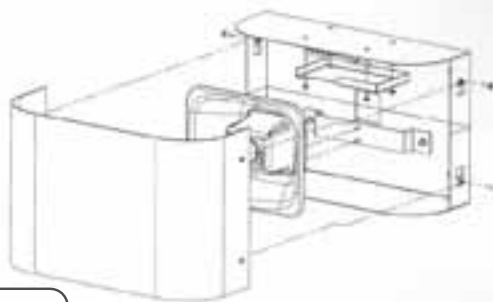

IP Indoor Stealth Horn™

Features:

- For Use Indoors Only
- Easily Connect Loudspeaker System to Existing Computer Networks
- Surface Mount
- Houses a Valcom One-Way FlexHorn™ and Network/Audio Interface
- SIP and Multicast Enabled
- Easy to Install
- Compatible with CISCO, NORTEL, AVAYA and Most IP Telephone Systems
- Windows® Based Application Tool for Programming
- Powder Coat Paint Finish
- 20-Gauge Aluminum Interweave Cover

Access Methods:

- PBX, FXO Port w/VIP-811
- POTS Telephone Set w/VIP-811
- PBX, FXS Port w/VIP-821
- Valcom M Cast Page Group
- SIP Telephone System

Blends in with Environments

VPU

FLEXHORNS™

IP Indoor Stealth Horn™