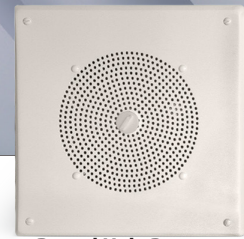

SQUARE CEILING/WALL SPEAKERS

Round Hole Pattern

Square Hole Pattern

Valcom's Square Speakers are capable of reproducing voice paging and background music for a wide sound dispersion. The Square Speakers are designed with a round hole pattern or square hole pattern and are available as one-way or talkback. These speakers may be used for recessed ceiling or recessed wall-mount installations and are ideal for most interiors such as schools, offices, retail stores, and medical settings.

Features & Advantages

Uses Standard CAT 3, 5, & 6 Cable

Save money & time by using existing cable and infrastructure for installation.

Wide Sound Dispersion

More coverage with less speakers.

Sturdy Steel Grille

Protects the speaker from damage.

Analog

Square Ceiling/Wall (Round Hole Pattern)

Colors: White (Paintable), Custom Colors

One-Way V-1920C

"Pop-On/Pop-Off" Volume Control

Talkback (6 Pack) V-CTSQPK

Square Ceiling/Wall (Square Hole Pattern)

Colors: White (Paintable), Custom Colors -CC

One-Way V-1921

Talkback V-1961

IP SoundPoints

Square Ceiling/Wall (Square Hole Pattern)

Colors: White (Paintable), Custom Colors -CC

IP One-Way, InformaCast® VIP-418A-IC